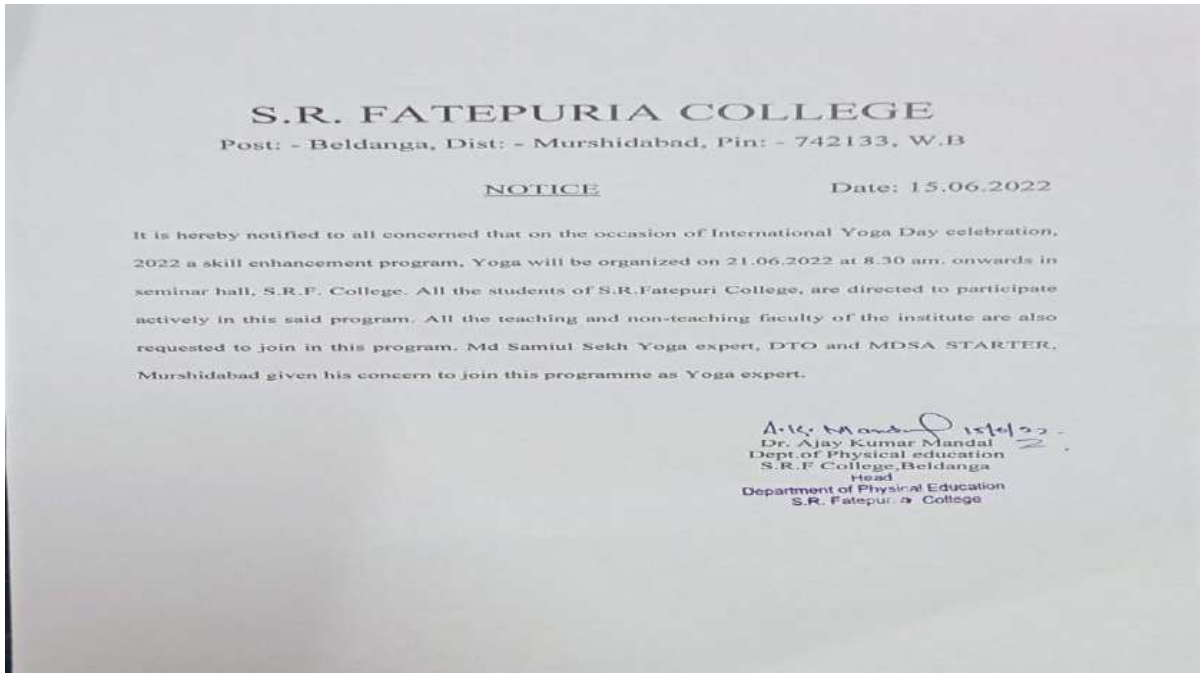

Activity: Yoga

Date: 21-06-2022

Organized by: Department of Physical Education

Report

Physical benefits of yoga includeS: increased flexibility, increased muscle strength and tone, improved respiration, energy and vitality, maintaining a balanced metabolism, weight reduction, cardio and circulatory health, improved athletic performance, protection from injury. Aside from the physical benefits, one of the best benefits of yoga is how it helps a person manage stress, which is known to have devastating effects on the body and mind. The International Day of Yoga has been celebrated across the world on June 21 since 2015. Yoga practice has become very necessary in today's age to keep people healthy and strong. Like every year, this year also 21st June International Yoga Day has been observed. Where the Physical Education Department of the College, organized the programme. This programme was inaugurated by Dr. Suhas Ray, Principal, S.R.F College. G.B member Dr. Harinarayan Fatepuria delivered his speech in the inauguration session. Md Samiul Sekh Yoga expert, DTO and MDSA STARTER, Murshidabad demonstrate some Yoga Asanas. About 147 participants participated in this skill enhancement Programme.