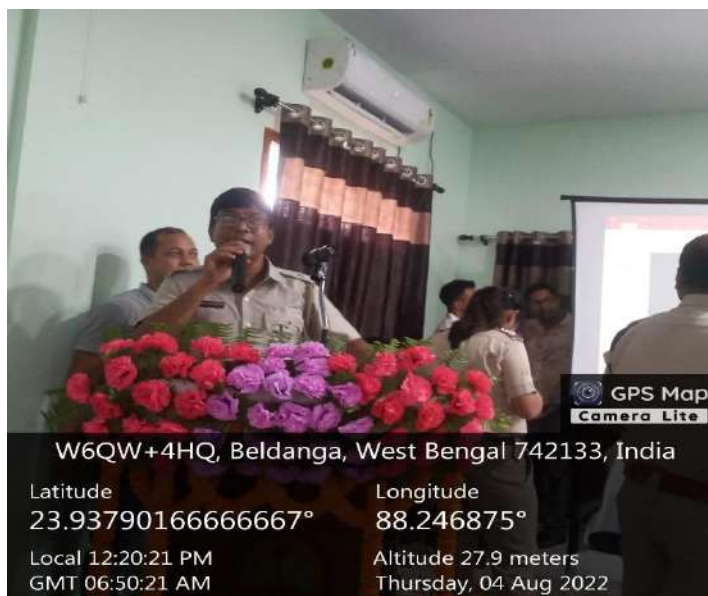

Figure 3 Resource person, I.C, Beldanga Police Station giving lecture