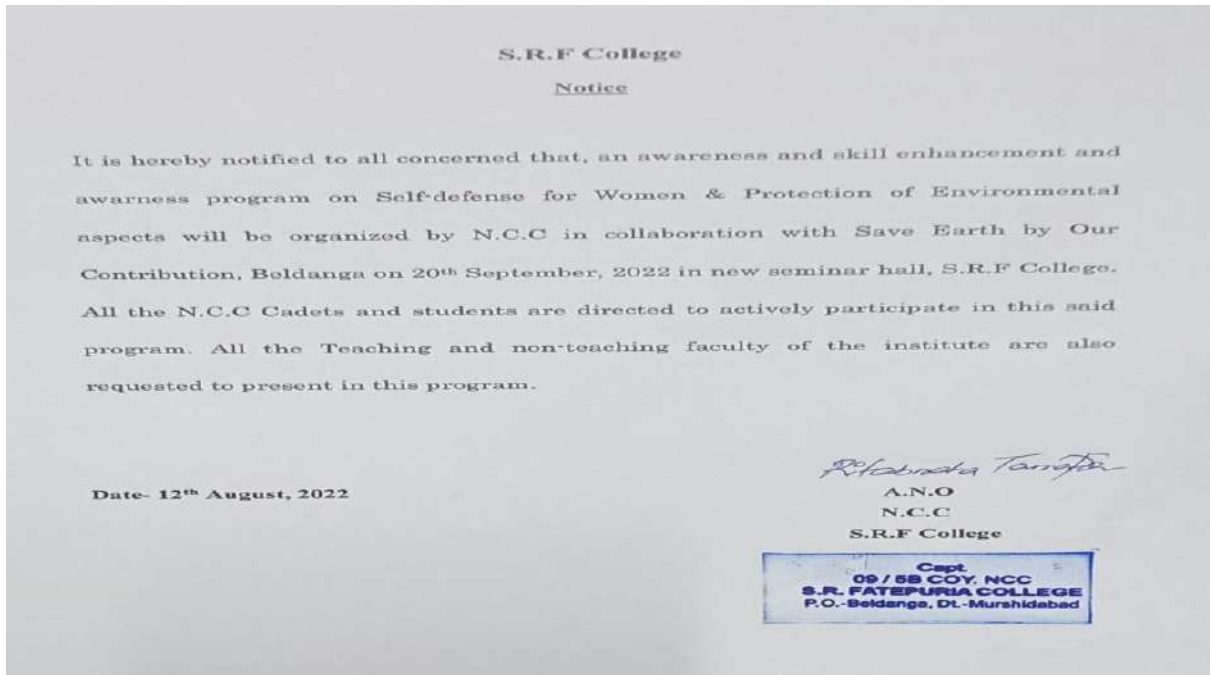

Activity: Awareness Programme on Self-Defence for Women & Protection of Environmental Aspects

Date: 20.08.2022

Organized by: NCC, S.R.F College in collaboration with Save Earth by Our Contribution

Report

In this programme some basic self-defence techniques were demonstrated by an eminent expert. Some state presidents of various NGOs present in the seminar. Principal, S.R.F College raised some key important Issues to protect environment.